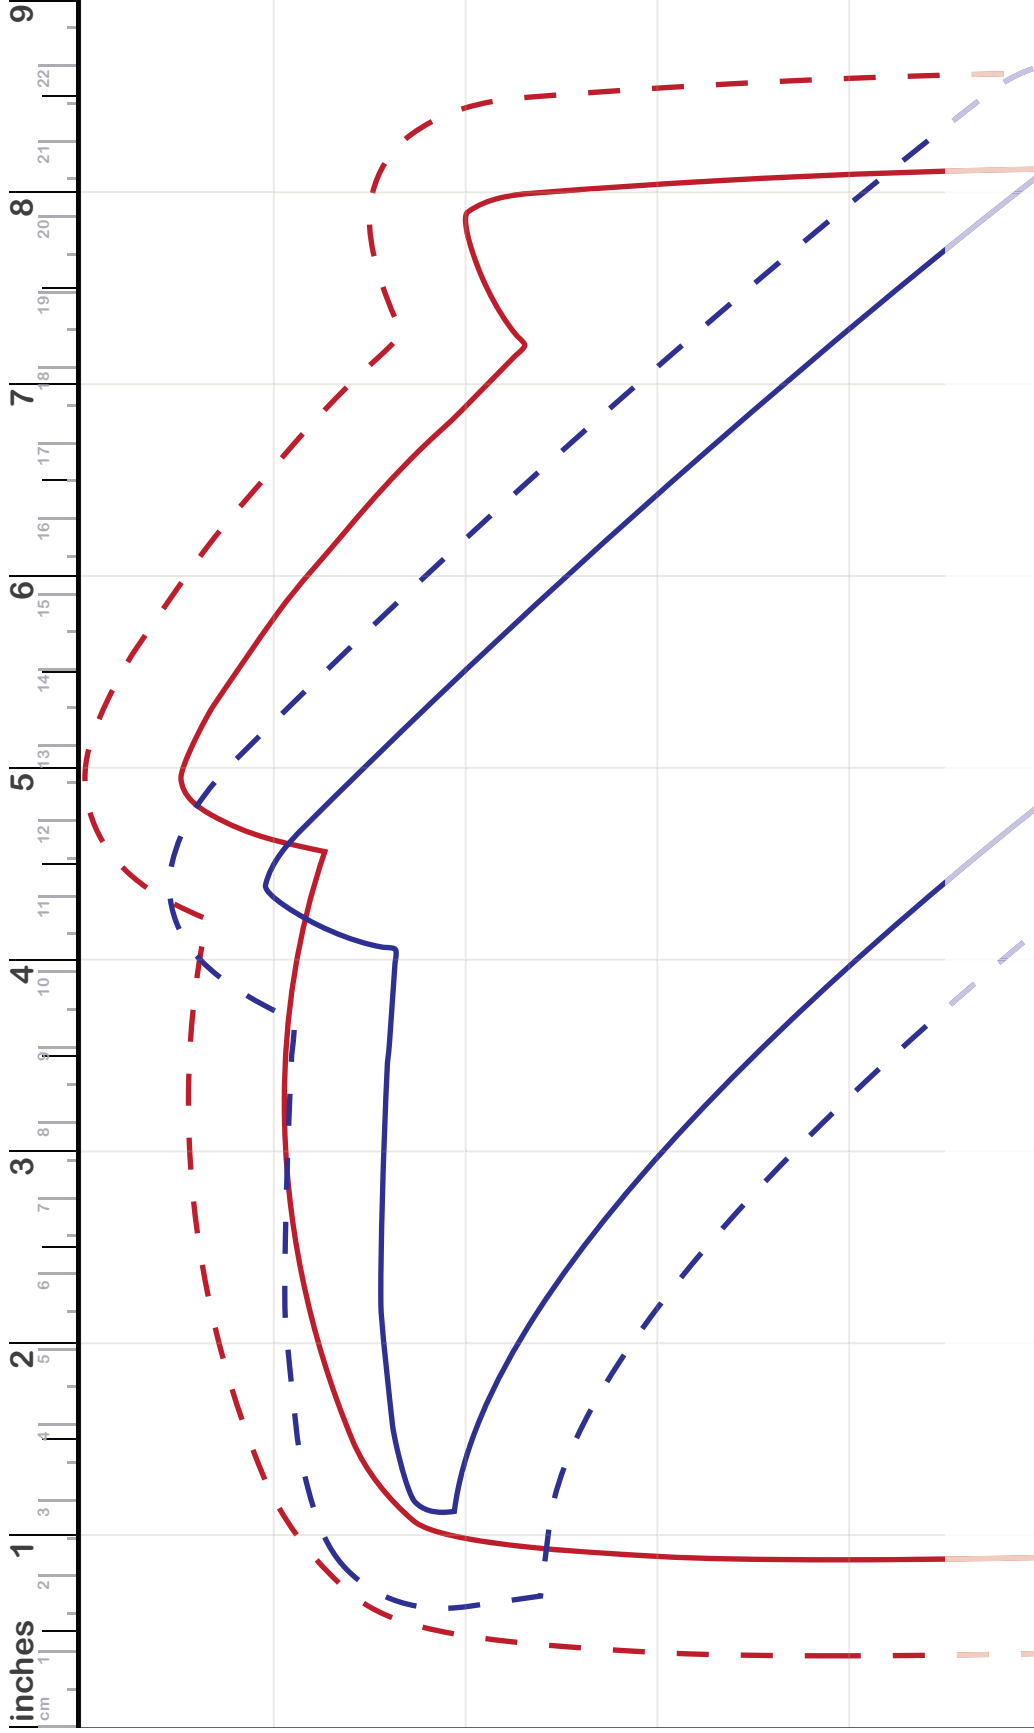

My 2024 Creative
Journey
Pfaff creative icon 2
Raw Edge Applique

SCALE 1:1

Click here for detailed instruction for **Raw Edge Applique** design and step by step **project** instructions:

APPLIQUE ORDER

Visit me on Instagram: ([@olesyalebedenkodesign](#))

Click here to check my patterns on Etsy: ([MyPieceFullJourney](#))

9" PATTERN: part1

SCALE 1:1

When printing the paper copy of the pattern choose in printer's settings «actual size (full size, 100%)».

Visit me on Instagram: (@olesyalebedenkodesign)