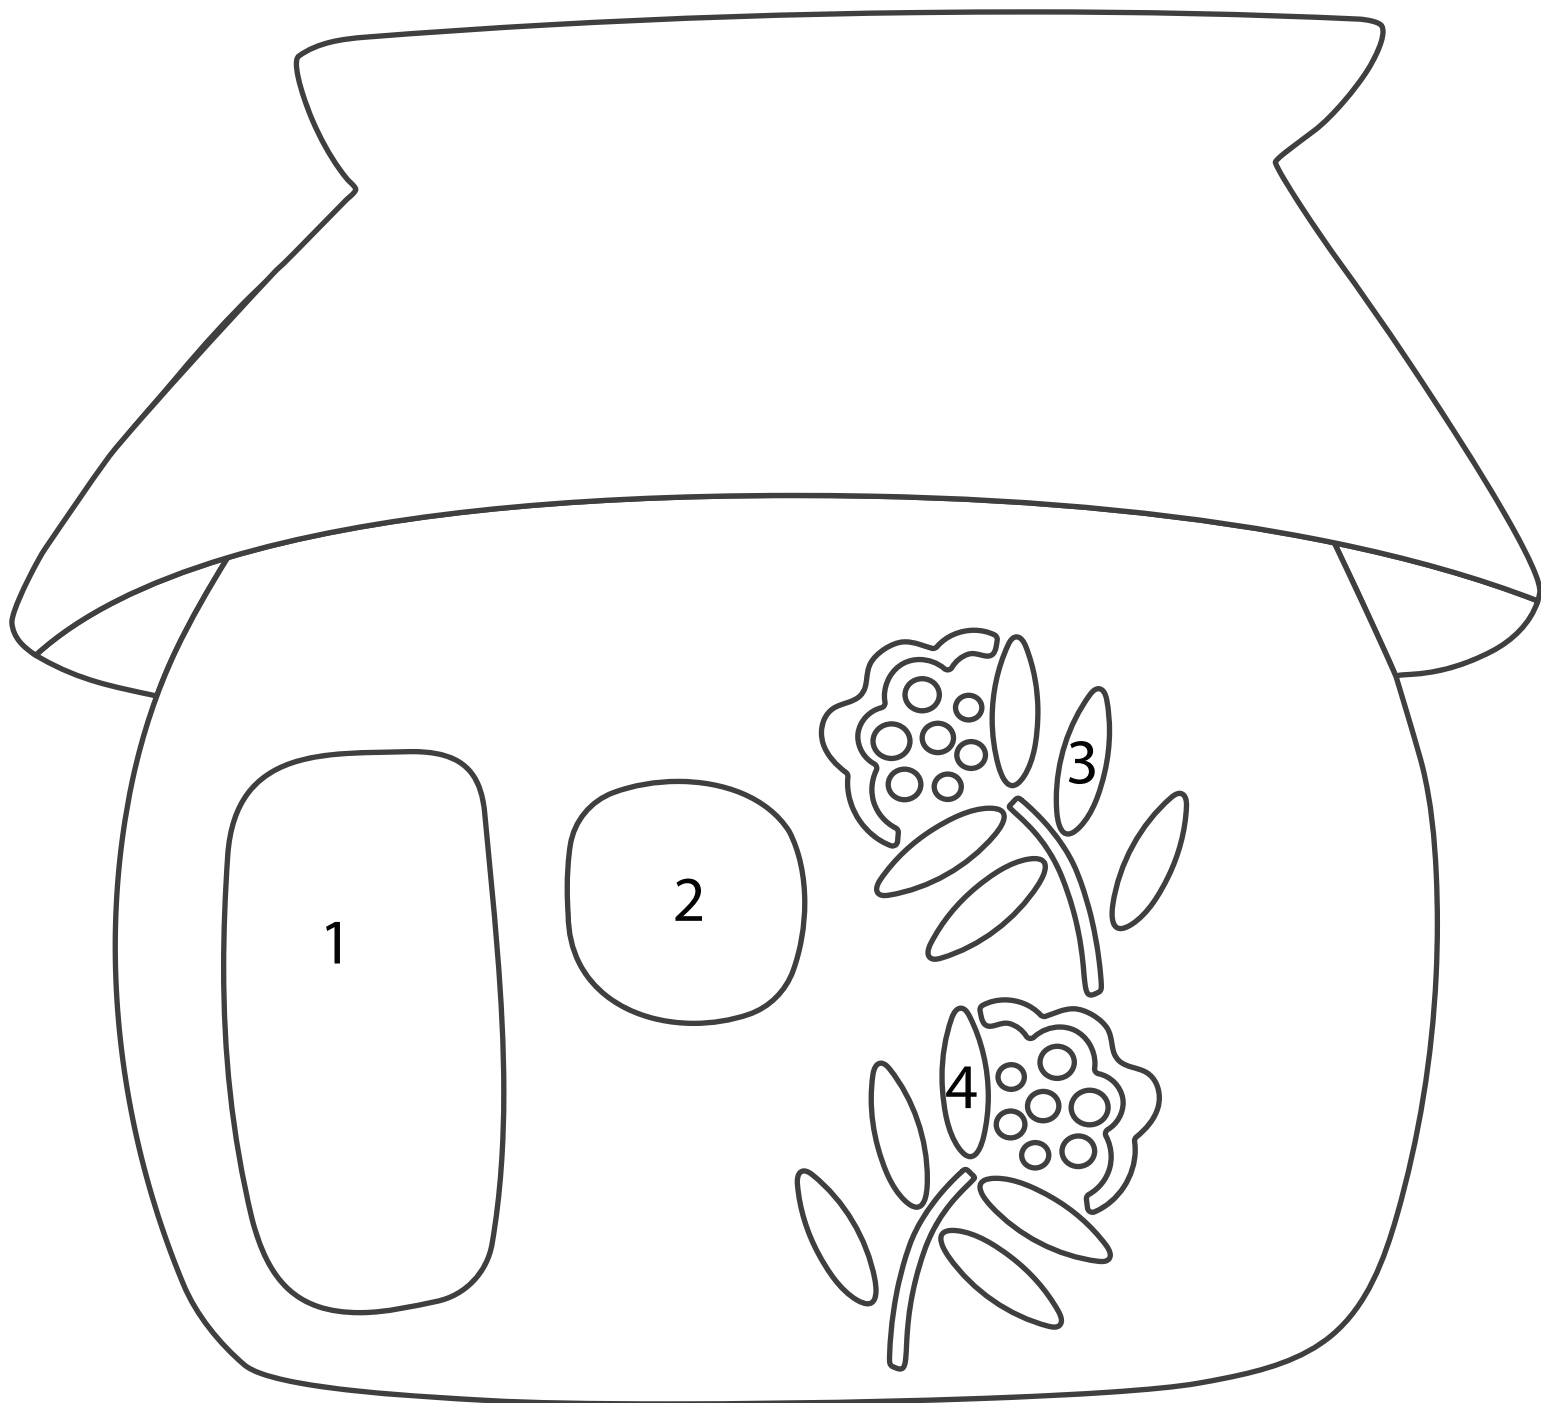

My 2024 Creative
Journey
Pfaff creative icon 2
Raw Edge Applique

SCALE 1:1

Click here for detailed instruction for **Raw Edge Applique** design and step by step **project** instructions:

APPLIQUE ORDER

Visit me on Instagram: ([@olesyalebedenkodesign](#))

Click here to check my patterns on Etsy: ([MyPieceFullJourney](#))

9" PATTERN: part1

SCALE 1:1

When printing the paper copy of the pattern choose in printer's settings «actual size (full size, 100%)».

Visit me on Instagram: (@olesyalebedenkodesign)