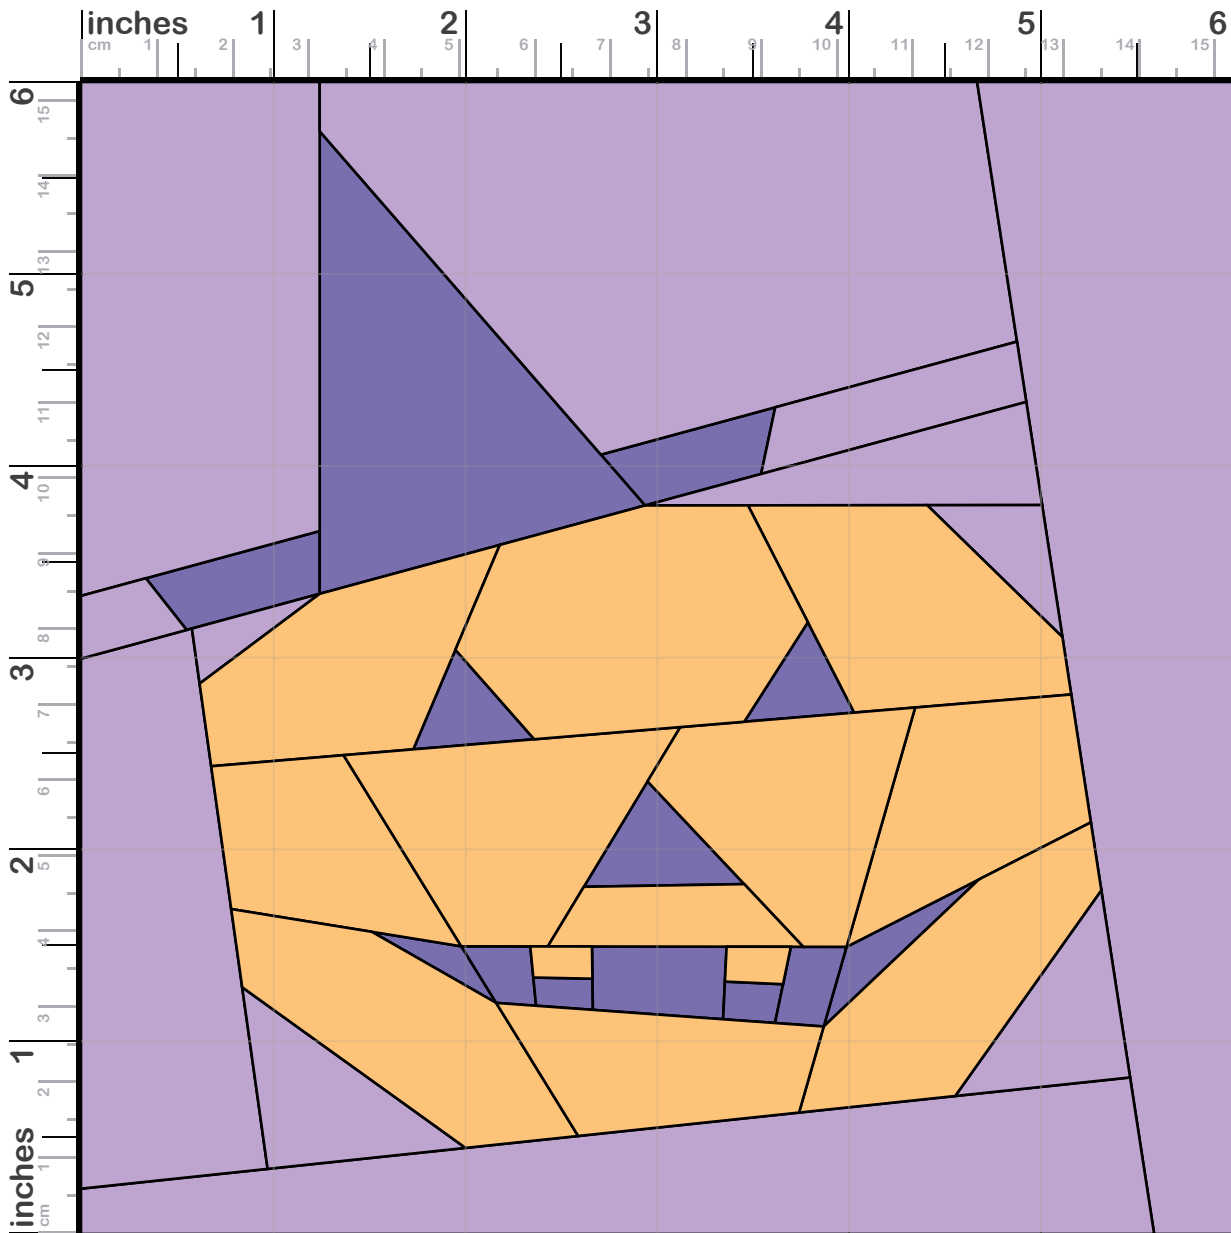

ASSEMBLY OF PIECES

6" PATTERN

SCALE 1:1

When printing the paper copy of the pattern choose in printer's settings «actual size (full size, 100%)». I recommend to use a color printer.

This file prepared for Letter paper size format 8.5 by 11 inches:
United States, Canada, Latin America.