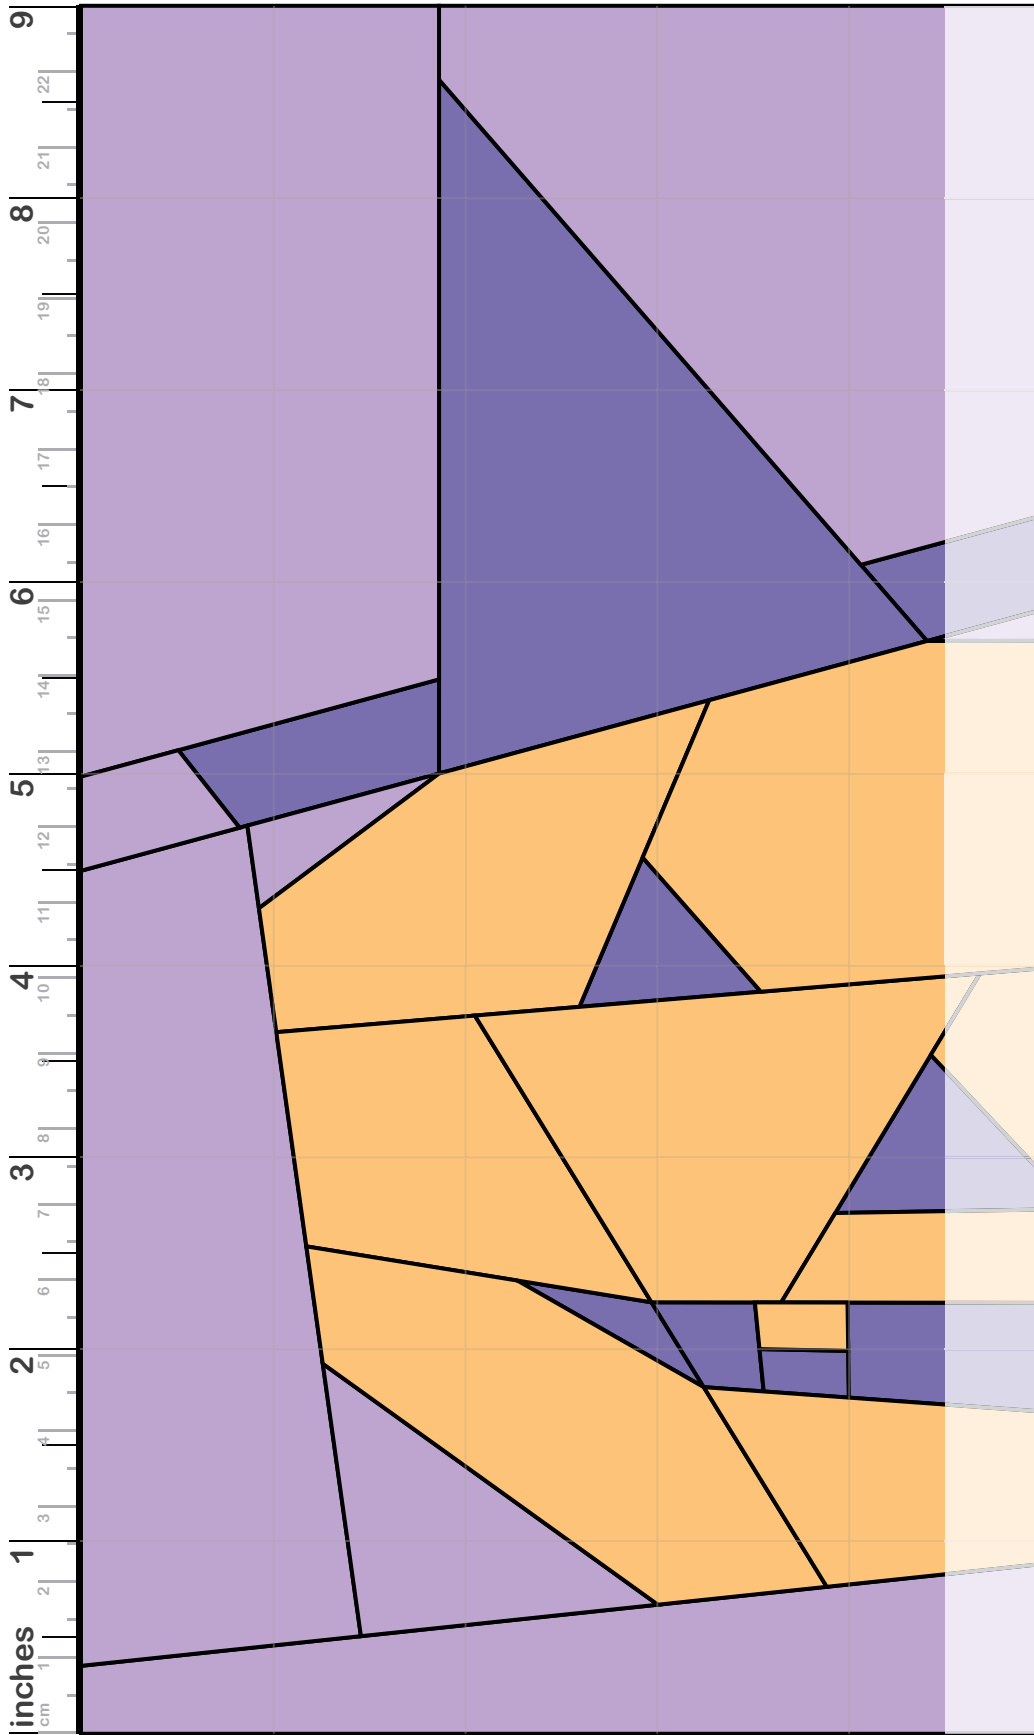

ASSEMBLY OF PIECES

SCALE 1:1

9" PATTERN: part1

When printing the paper copy of the pattern choose in printer's settings «actual size (full size, 100%)». I recommend to use a color printer.

This file prepared for Letter paper size format 8.5 by 11 inches:
United States, Canada, Latin America.

SCALE 1:1

9" PATTERN: part2

When printing the paper copy of the pattern choose in printer's settings «actual size (full size, 100%)». I recommend to use a color printer.

This file prepared for Letter paper size format 8.5 by 11 inches:
United States, Canada, Latin America.