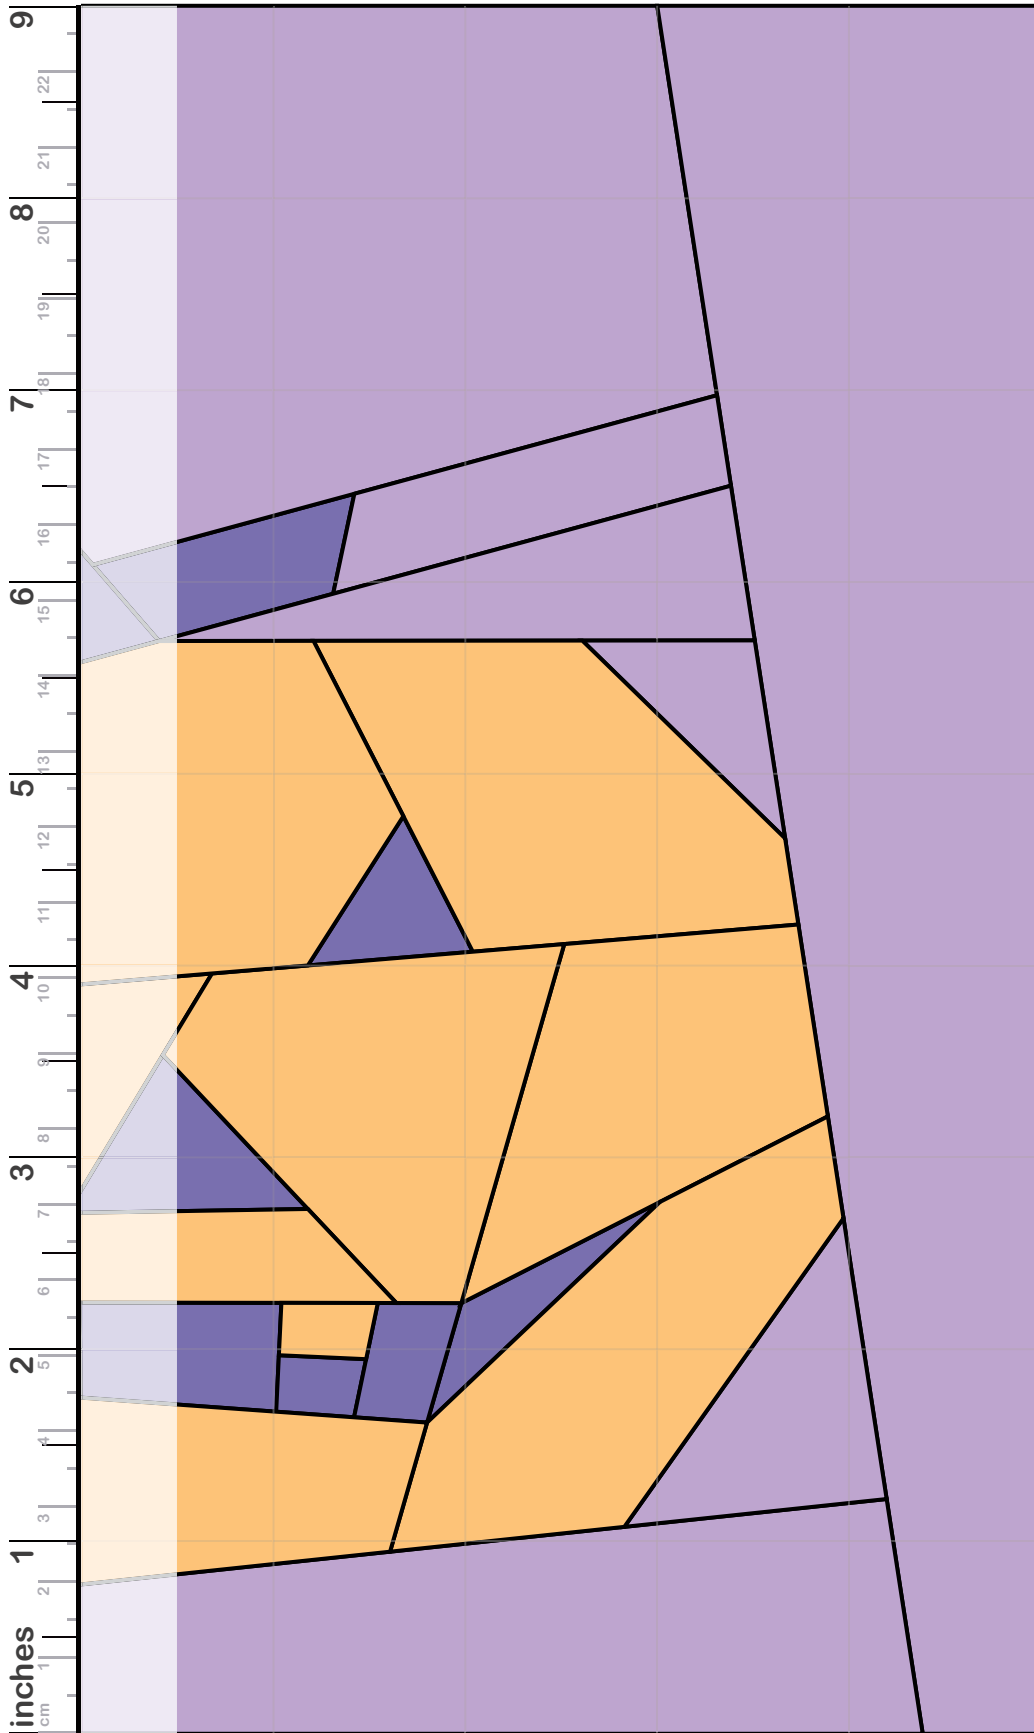

ASSEMBLY OF PIECES

SCALE 1:1

9" PATTERN: part1

When printing the paper copy of the pattern choose in printer's settings «actual size (full size, 100%)». I recommend to use a color printer.

This file prepared for Letter paper size format 8.5 by 11 inches:
United States, Canada, Latin America.

SCALE 1:1

9" PATTERN: part2

When printing the paper copy of the pattern choose in printer's settings «actual size (full size, 100%)». I recommend to use a color printer.

This file prepared for Letter paper size format 8.5 by 11 inches:
United States, Canada, Latin America.